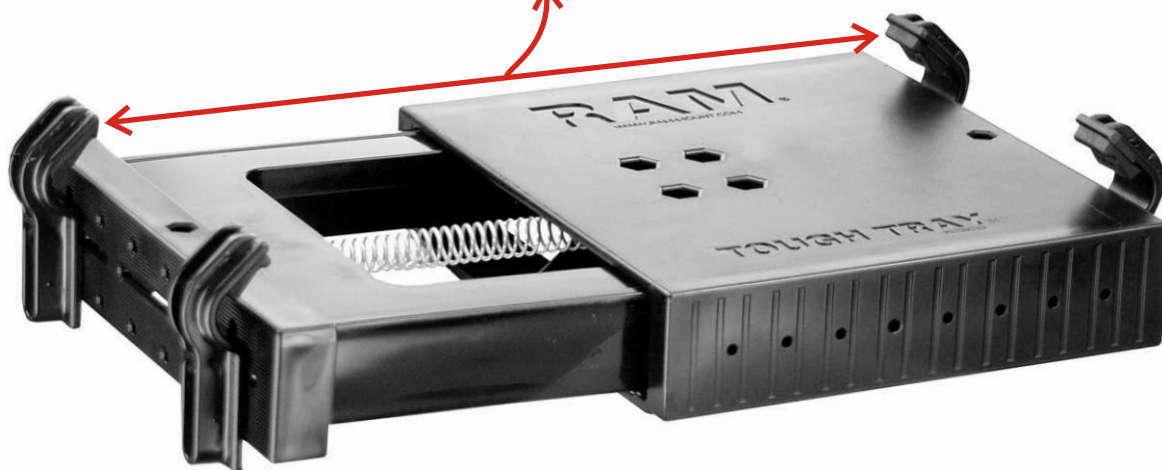

SPRING LOADED DIMENSION FROM 9 5/8" TO 14 5/8"

ADJUSTABLE FROM 5/8" TO 1 7/8"